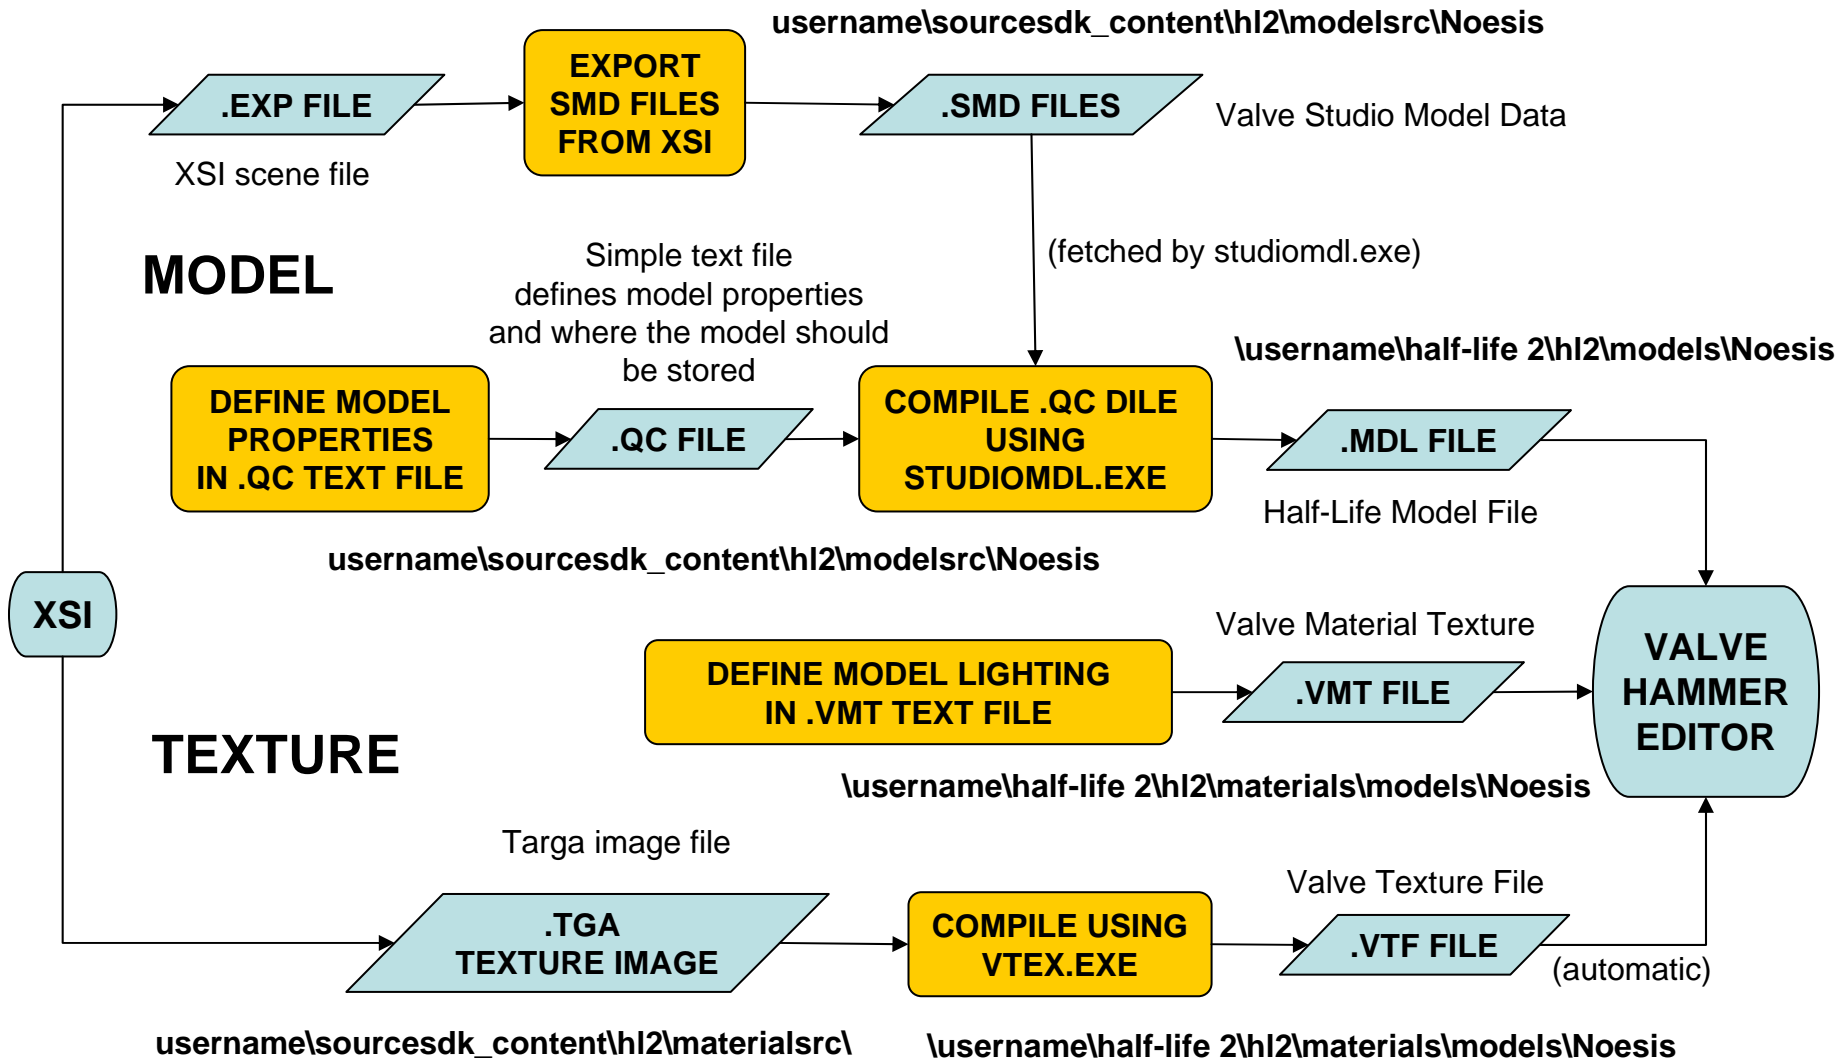

EXPORTING AN XSI SCENE INTO HALF-LIFE 2

username is your username folder in `C:\Program Files\Valve\Steam\SteamApps\`